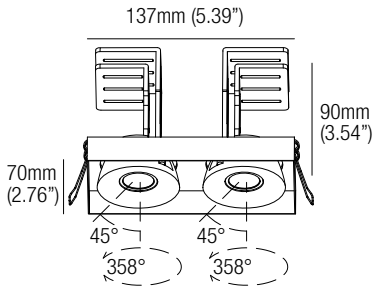

MILO X120

design: Lapo Grassellini

Supply current
Courant d'alimentation
Corriente de alimentación
500mA (V_f 2 x 18V)

Power
Puissance
Potencia
2 x 10W

Photometric diagrams

CCT	Flux _(x2)	CRI
2700K	921 lm	98+
3000K	977 lm	98+
3500K	1016 lm	98+
4000K	1055 lm	98+
† Dim Warm 1800K-3000K	725 lm	95

77mm x 144mm
(3.03" x 5.67")

MP-X144

Mounting Plate
with 144x77mm Hole

T-BAR Installation

X02144

Mounting Plate
with 144x77mm Hole

IC Housings

IC086X02144