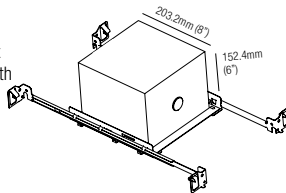

AT086X02144

Air Tight Recessed Box
for Insulated Ceiling with
144x77mm Hole

Optionals - Accessoires - Accesorios

L001

Low luminance louvre
Filtre basse luminance
Filtro de baja luminancia

Note: the filter must be ordered together with the lighting fixture
Note: le filtre doit être commandé en même temps que l'appareil
Nota: el filtro debe pedirse junto con la luminaria