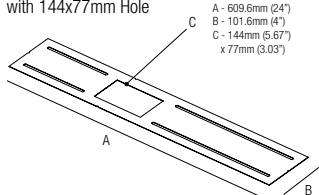

77mm x 144mm
(3.03" x 5.67")

MP-X144

Mounting Plate
with 144x77mm Hole

T-BAR Installation

X02144

Mounting Plate
with 144x77mm Hole

IC Housings

IC086X02144