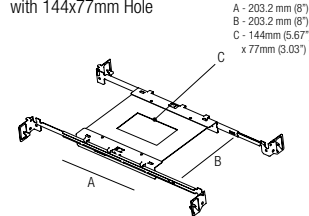

77mm x 144mm
(3.03" x 5.67")

MP-X144

Mounting Plate
with 144x77mm Hole

T-BAR Installation

X02144

Mounting Plate
with 144x77mm Hole

IC Housings

IC086X02144

Recessed Box for
Insulated Ceiling with
144x77mm Hole

AT086X02144

Air Tight Recessed Box
for Insulated Ceiling with
144x77mm Hole

Optionals - Accessoires - Accesorios

L001

Low luminance louvre
Filtre basse luminance
Filtro de baja luminancia